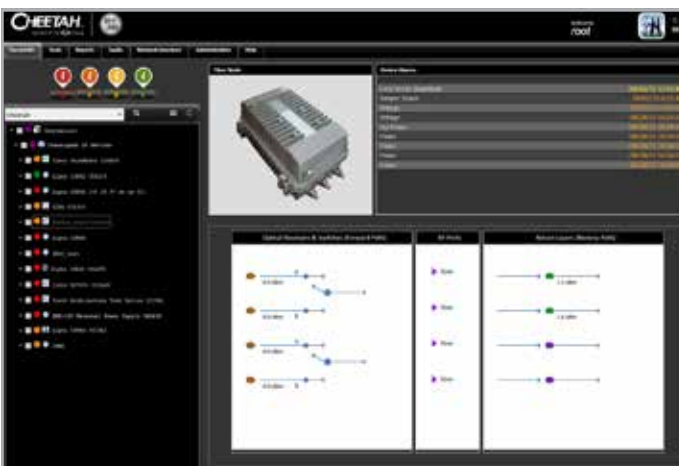

CheetahXD 6.0

Offering advanced diagnostics with intuitive navigation, Cheetah XD 6.0 represents the next generation in network monitoring and management platforms. **New features include an intuitive summary screen, improved navigation, device specific data displays and actionable management information.**

Summary Screen

The summary screens allow for easier identification of network issues by device type. Simple color coded status icons combined with critical graphical information on high-risk devices, makes it simple to pinpoint problems and deploy the proper fix agency.

Improved Navigation

Cheetah XD 6.0 places powerful management tools a click away by adding Quick icon links to value-added functions like XM3 Apps, KPI Scorecard, Battery Analyst, Power Outage Monitor, and Signal Analyst.

Device Specific Data Displays

Device specific data displays give key details for each unique device type that Cheetah XD can monitor.

Integral Tools for XM3 Intelligence

Vital information available through the Alpha XM3 power supply platform is now displayed, including Smart Alpha Guard status, Battery Runtime and Remaining Life Expectancy, and Estimated Monthly Utility Power usage.