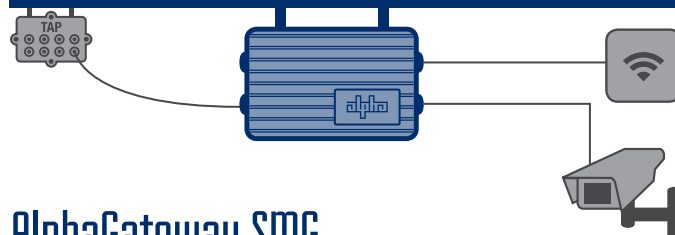

AlphaGateway SMG

The AlphaGateway SMG combines HFC power and a hardened DOCSIS modem to provide power and communications at any location along the outside plant network. **Engineered to leverage the existing HFC network, the AlphaGateway SMG offers MSOs:**

- > Easily deployed solution
- > Maximum location flexibility
- > Minimal capital investment

FOR MORE INFORMATION CONTACT